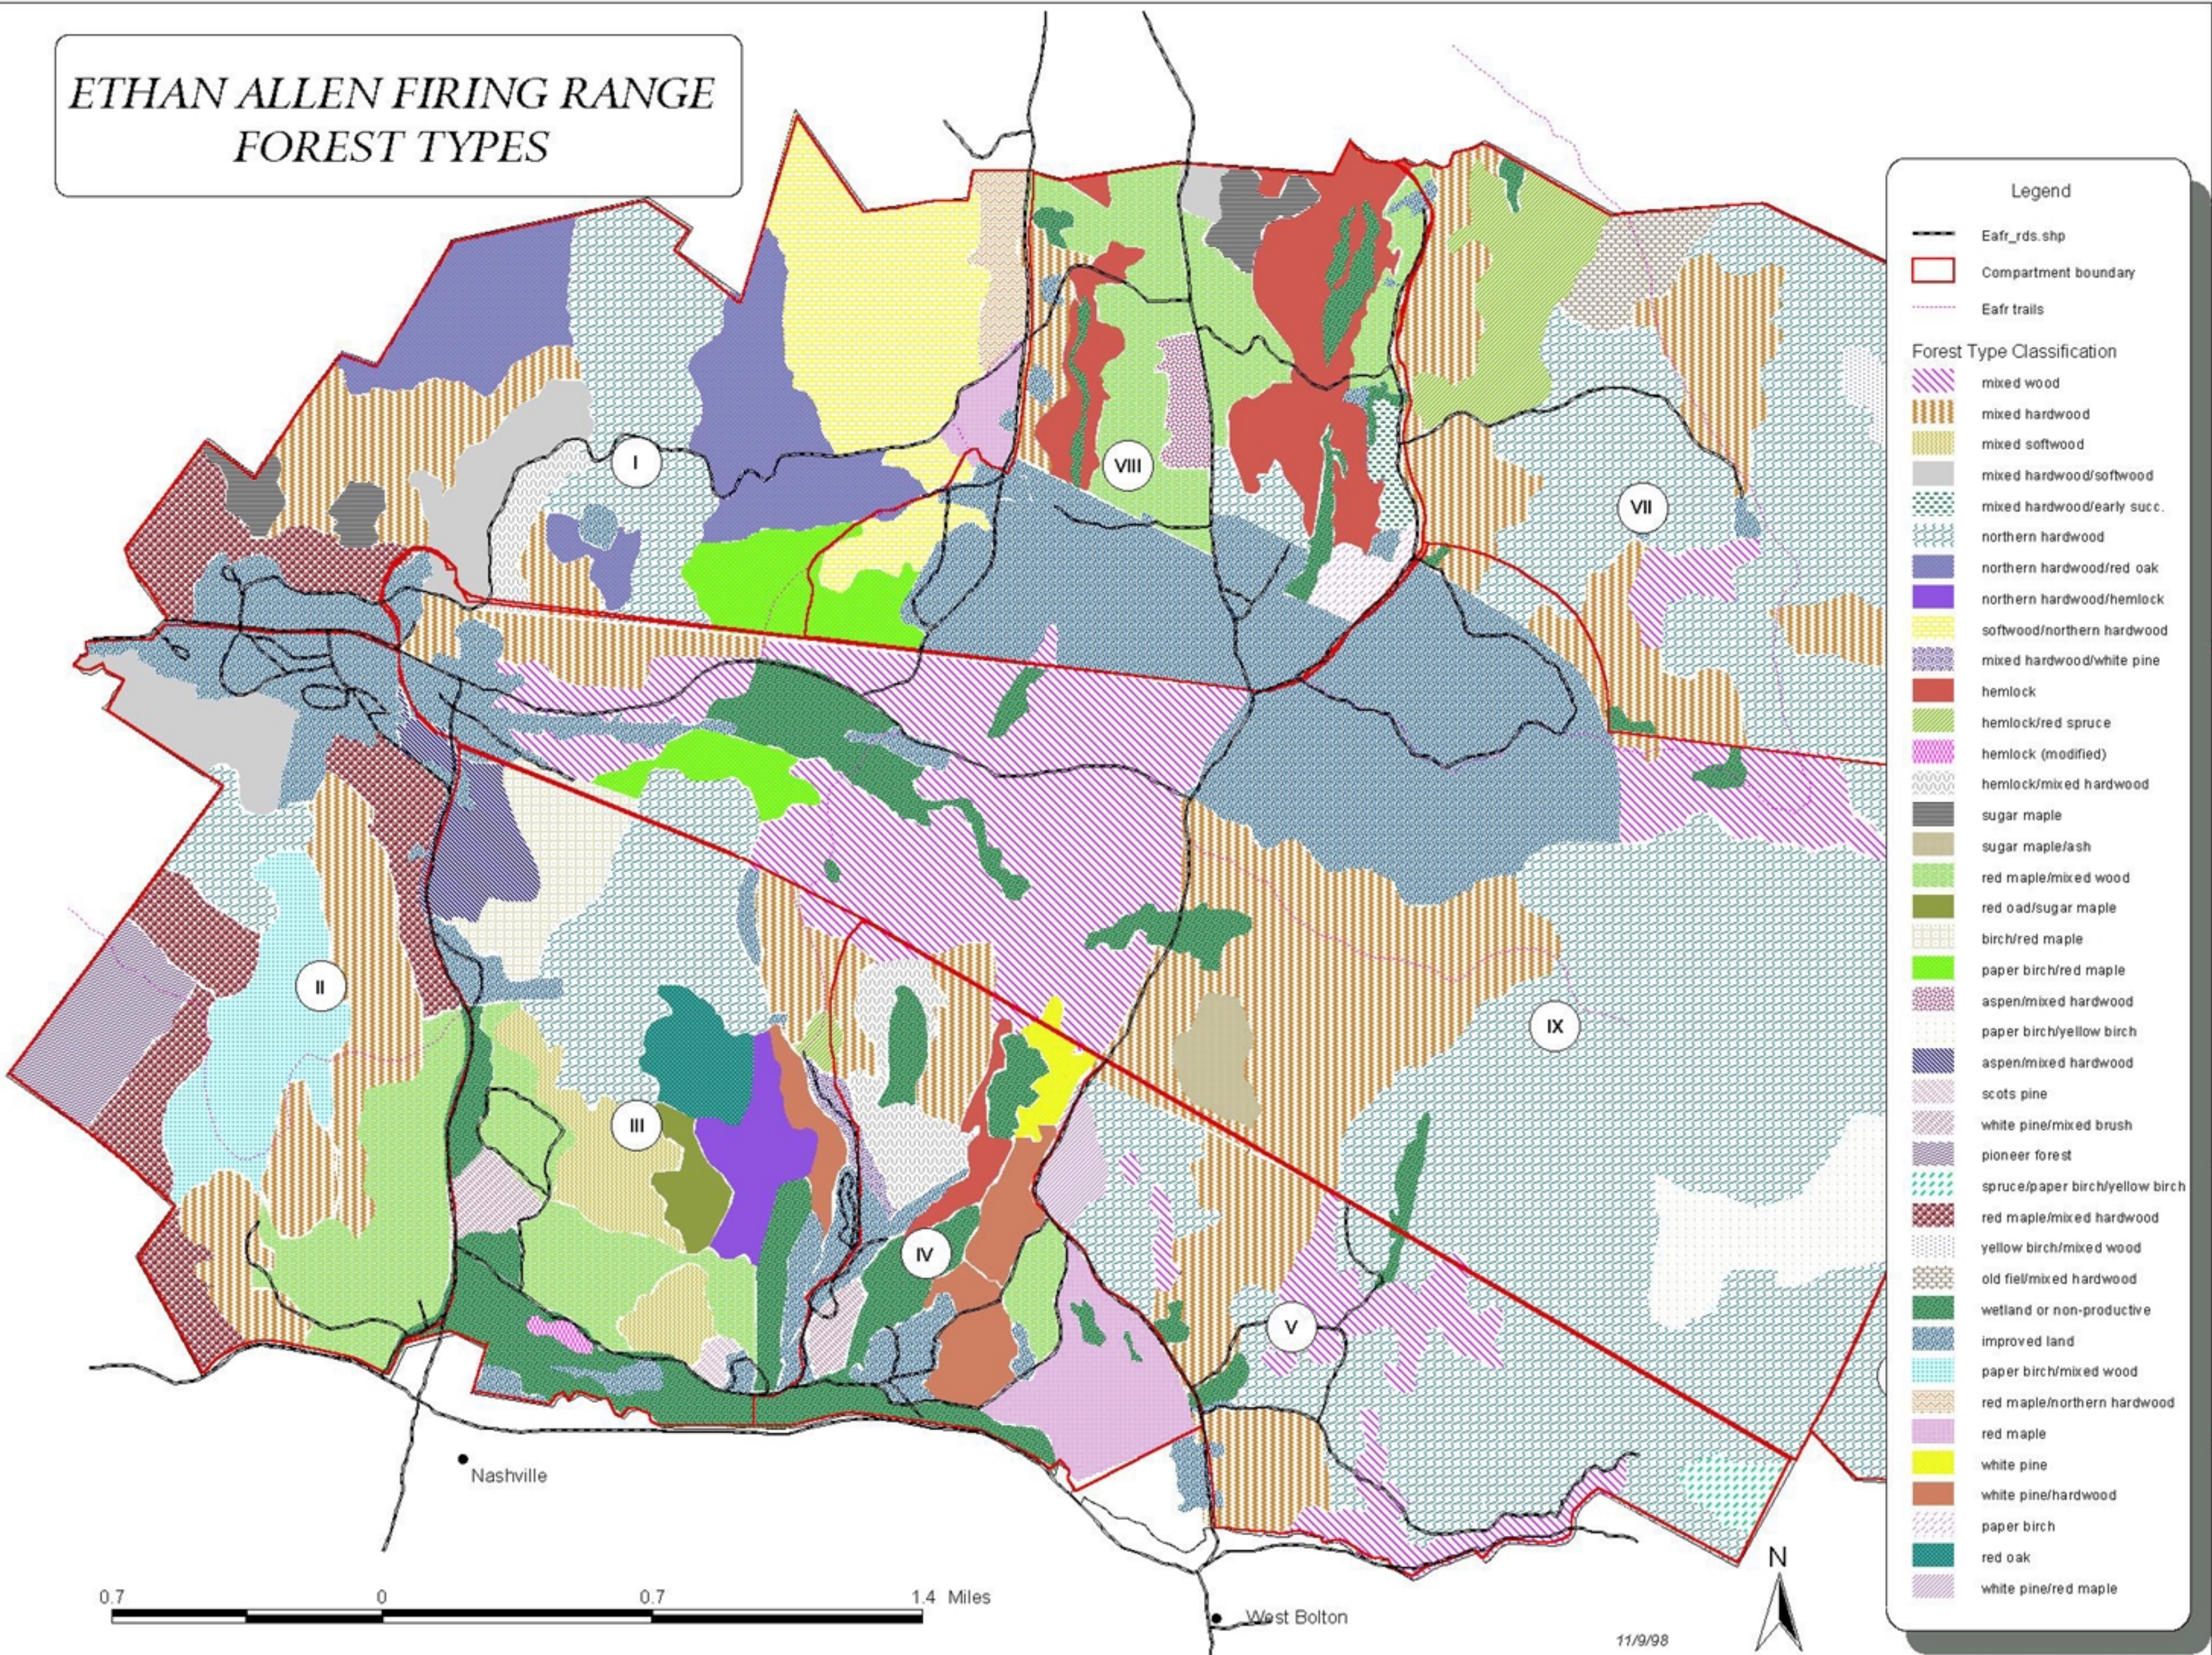

ETHAN ALLEN FIRING RANGE FOREST TYPES

- Legend**
- E afr_rds.shp
 - ▭ Compartment boundary
 - ⋯ E afr trails
- Forest Type Classification**
- ▨ mixed wood
 - ▨ mixed hardwood
 - ▨ mixed softwood
 - ▨ mixed hardwood/softwood
 - ▨ mixed hardwood/early succ.
 - ▨ northern hardwood
 - ▨ northern hardwood/red oak
 - ▨ northern hardwood/hemlock
 - ▨ softwood/northern hardwood
 - ▨ mixed hardwood/white pine
 - ▨ hemlock
 - ▨ hemlock/red spruce
 - ▨ hemlock (modified)
 - ▨ hemlock/mixed hardwood
 - ▨ sugar maple
 - ▨ sugar maple/ash
 - ▨ red maple/mixed wood
 - ▨ red oak/sugar maple
 - ▨ birch/red maple
 - ▨ paper birch/red maple
 - ▨ aspen/mixed hardwood
 - ▨ paper birch/yellow birch
 - ▨ aspen/mixed hardwood
 - ▨ scots pine
 - ▨ white pine/mixed brush
 - ▨ pioneer forest
 - ▨ spruce/paper birch/yellow birch
 - ▨ red maple/mixed hardwood
 - ▨ yellow birch/mixed wood
 - ▨ old field/mixed hardwood
 - ▨ wetland or non-productive
 - ▨ improved land
 - ▨ paper birch/mixed wood
 - ▨ red maple/northern hardwood
 - ▨ red maple
 - ▨ white pine
 - ▨ white pine/hardwood
 - ▨ paper birch
 - ▨ red oak
 - ▨ white pine/red maple

0.7 0 0.7 1.4 Miles

Nashville

West Bolton

11/9/98